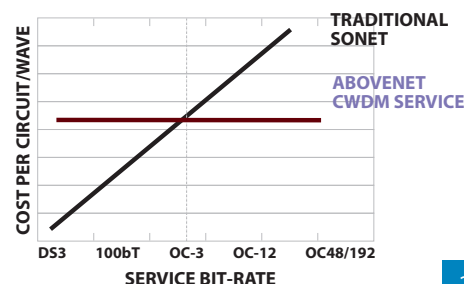

- New Locations
- New Applications
- Changing Service Types

Performance you expect

AboveNet offers you high-performance service with a unique combination of infrastructure, optical networking, all supported by our state-of-the-art Network Management Center (NMC).

Private Fiber. AboveNet's private fiber optic network infrastructure is the foundation of high reliability of every WDM-based services.

More networking power. Less price

In many cases you can expect an almost immediate return on your investment at an OC-3 service level. Discover the bottom-line economics of WDM-based solutions compared with traditional SONET/TDM based services as you grow your network and expand services.