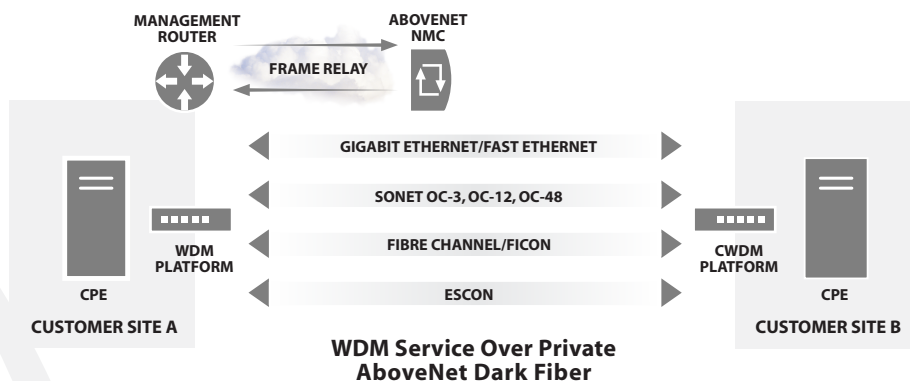

More networking power, less waiting

AboveNet WDM Wave Services address specific business needs today while offering a future-proof platform for growth. Now you can expand your network one wavelength at a time to reach more of your offices, employees, partners and customers with the applications that drive your business. WDM delivers applications over all of today's most popular network transport protocols.

And, when it's time to deploy another business application provisioning is "plug-n-play" fast, just add another Gigabit Ethernet connection or an OC-12 connection. That's because AboveNet designed its architecture with few elements. In fact, there are only two layers: dark fiber and optical networking technology. Adding incremental service to your network is as simple as plugging in optical cards into the WDM solution.