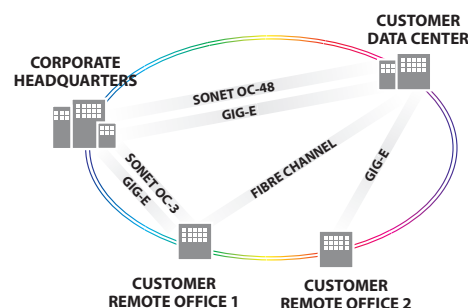

You're in control

As your business grows your network can expand. AboveNet WDM Wavelength Services give back the freedom to innovate without forcing your business into restrictive technology interfaces imposed by traditional telcos. When your business priorities change your AboveNet network is ready to change with it.

- New Locations
- New Applications
- Changing Service Types

Performance you expect

AboveNet offers you high-performance service with a unique combination of infrastructure, optical networking, all supported by our state-of-the-art Network Management Center (NMC).

Private Fiber. AboveNet's private fiber optic network infrastructure is the foundation of high reliability of every WDM-based services.